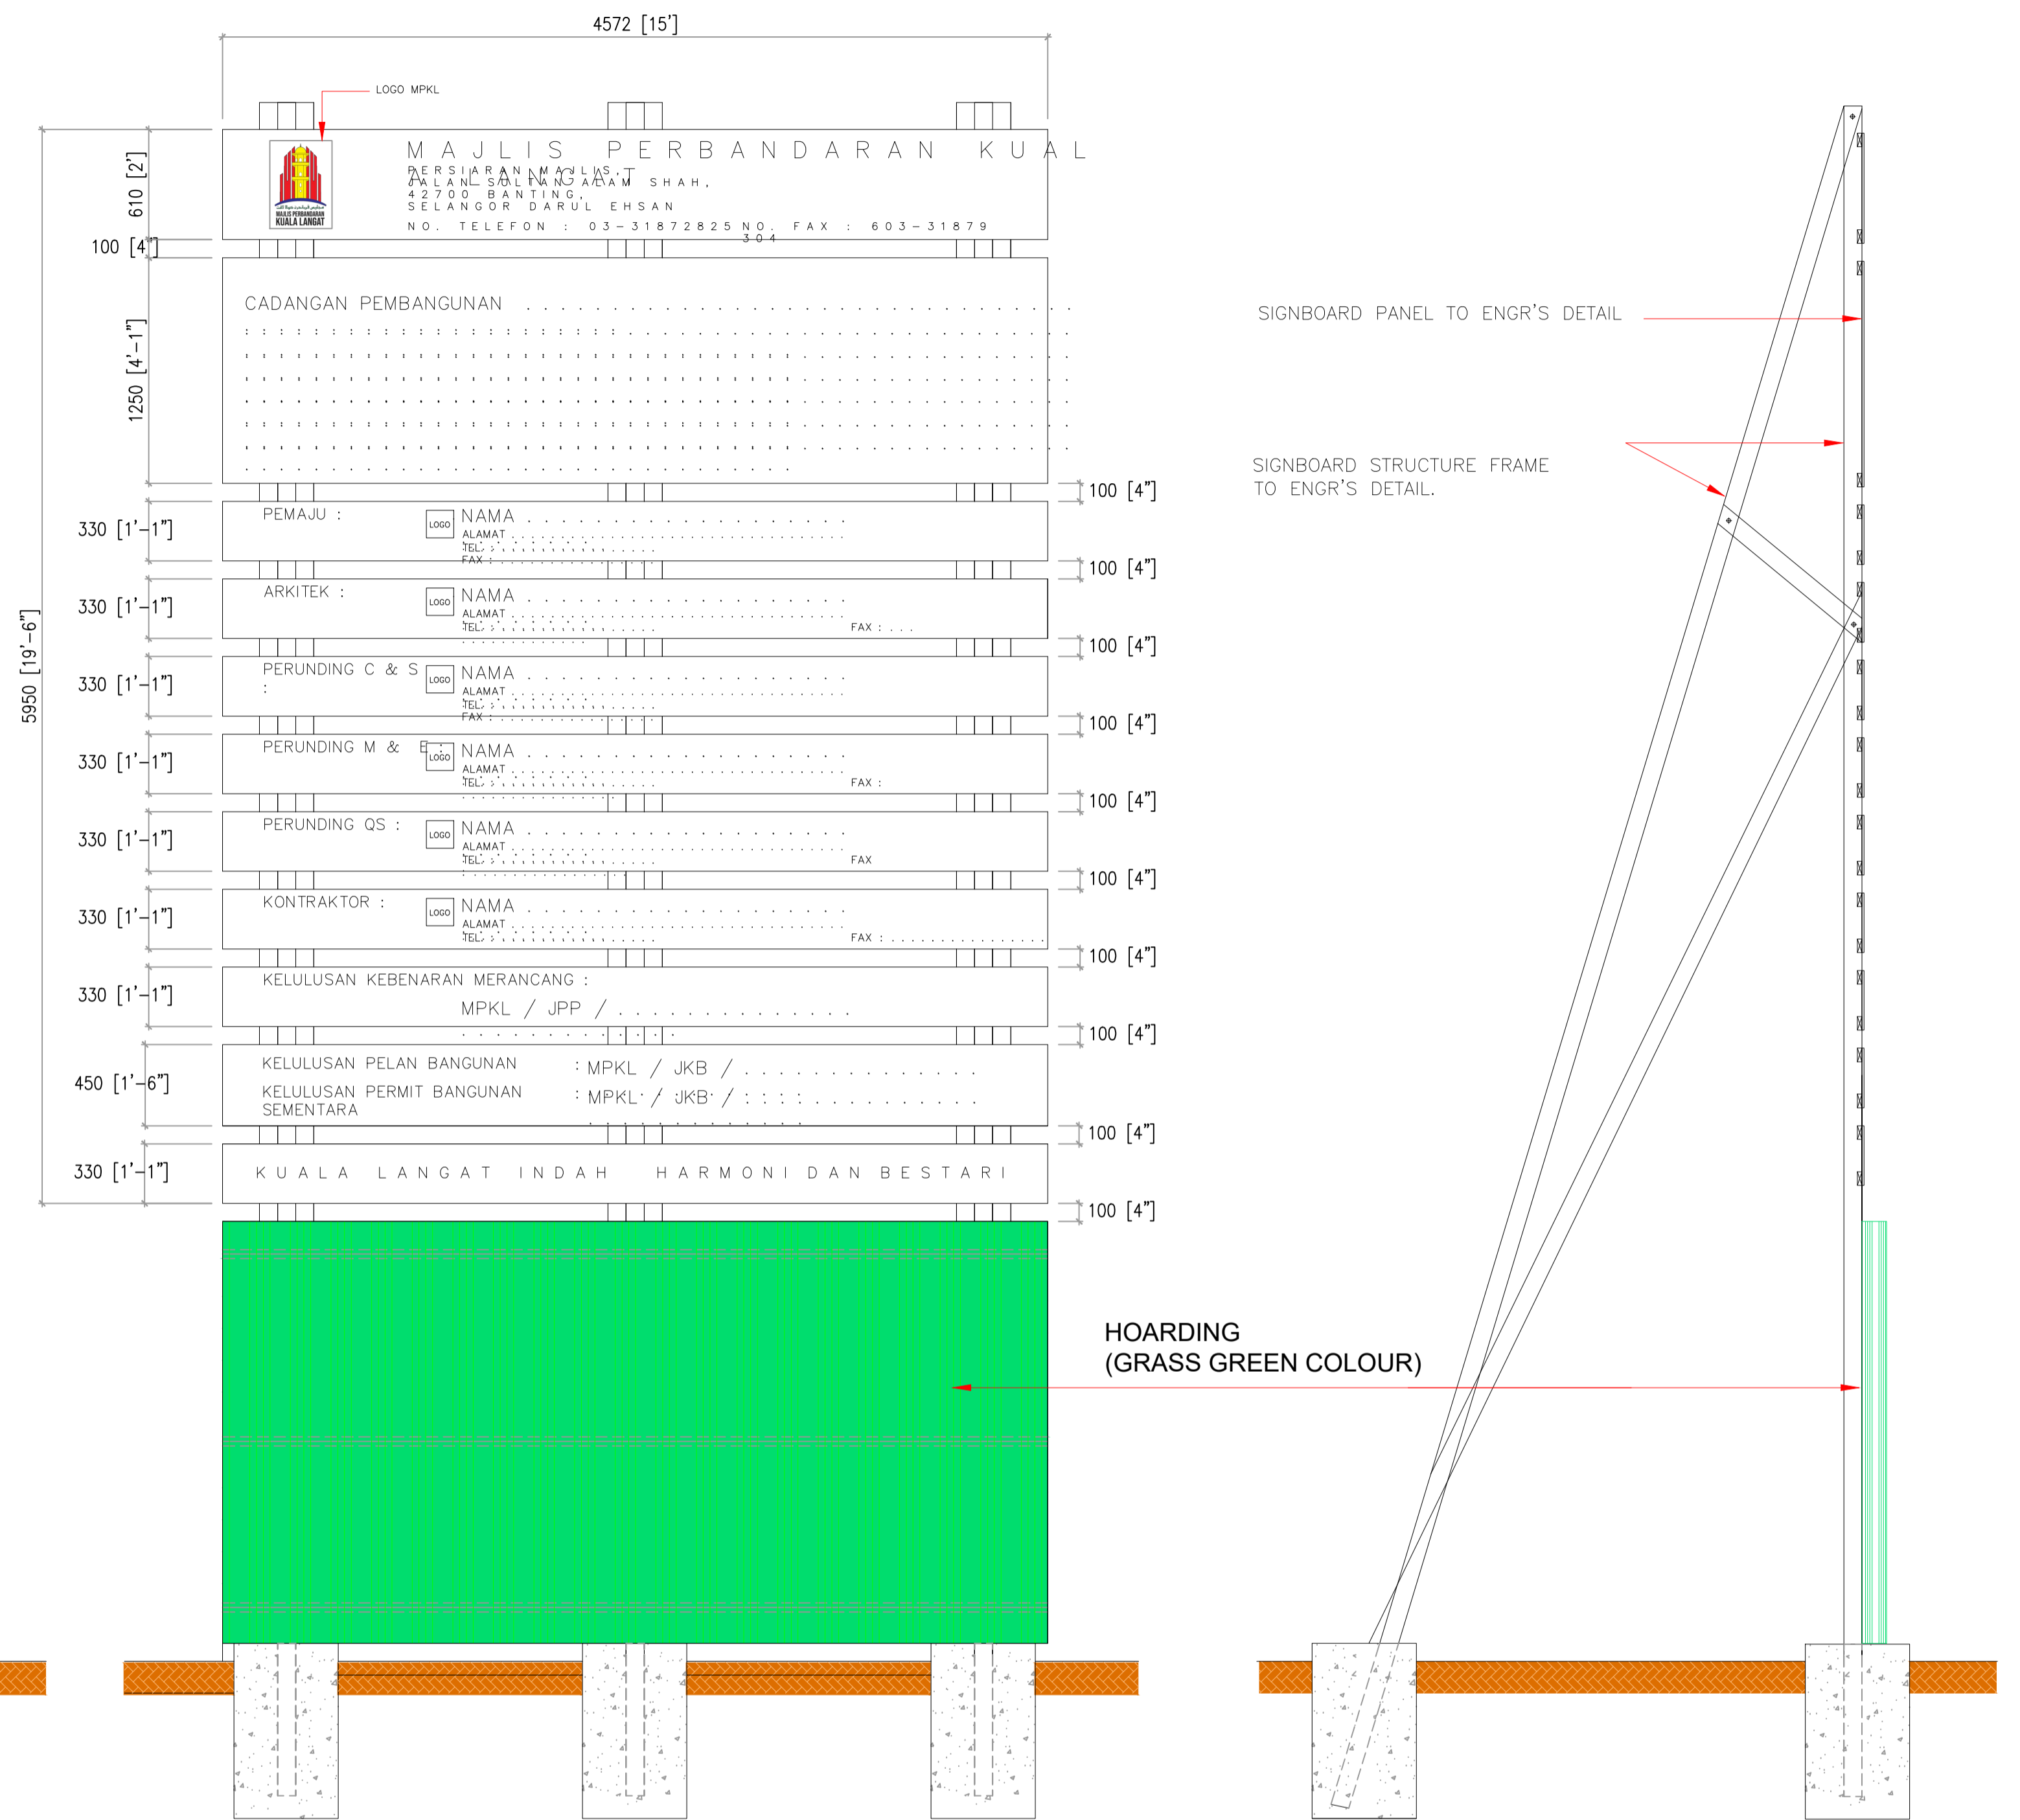

SECTION

FRONT ELEVATION

ILUSTRATION/ CONCEPT SIGNBOARD
FOR HOUSING ONLY

FRONT ELEVATION

PROJECT SIGNBOARD

SECTION

TAJUK LUKISAN

PROJECT SIGNBOARD & ILUSTRATION /CONCEPT

NO. LUKISAN

JKB/H/STD/002-PINDAAN MAC 2022