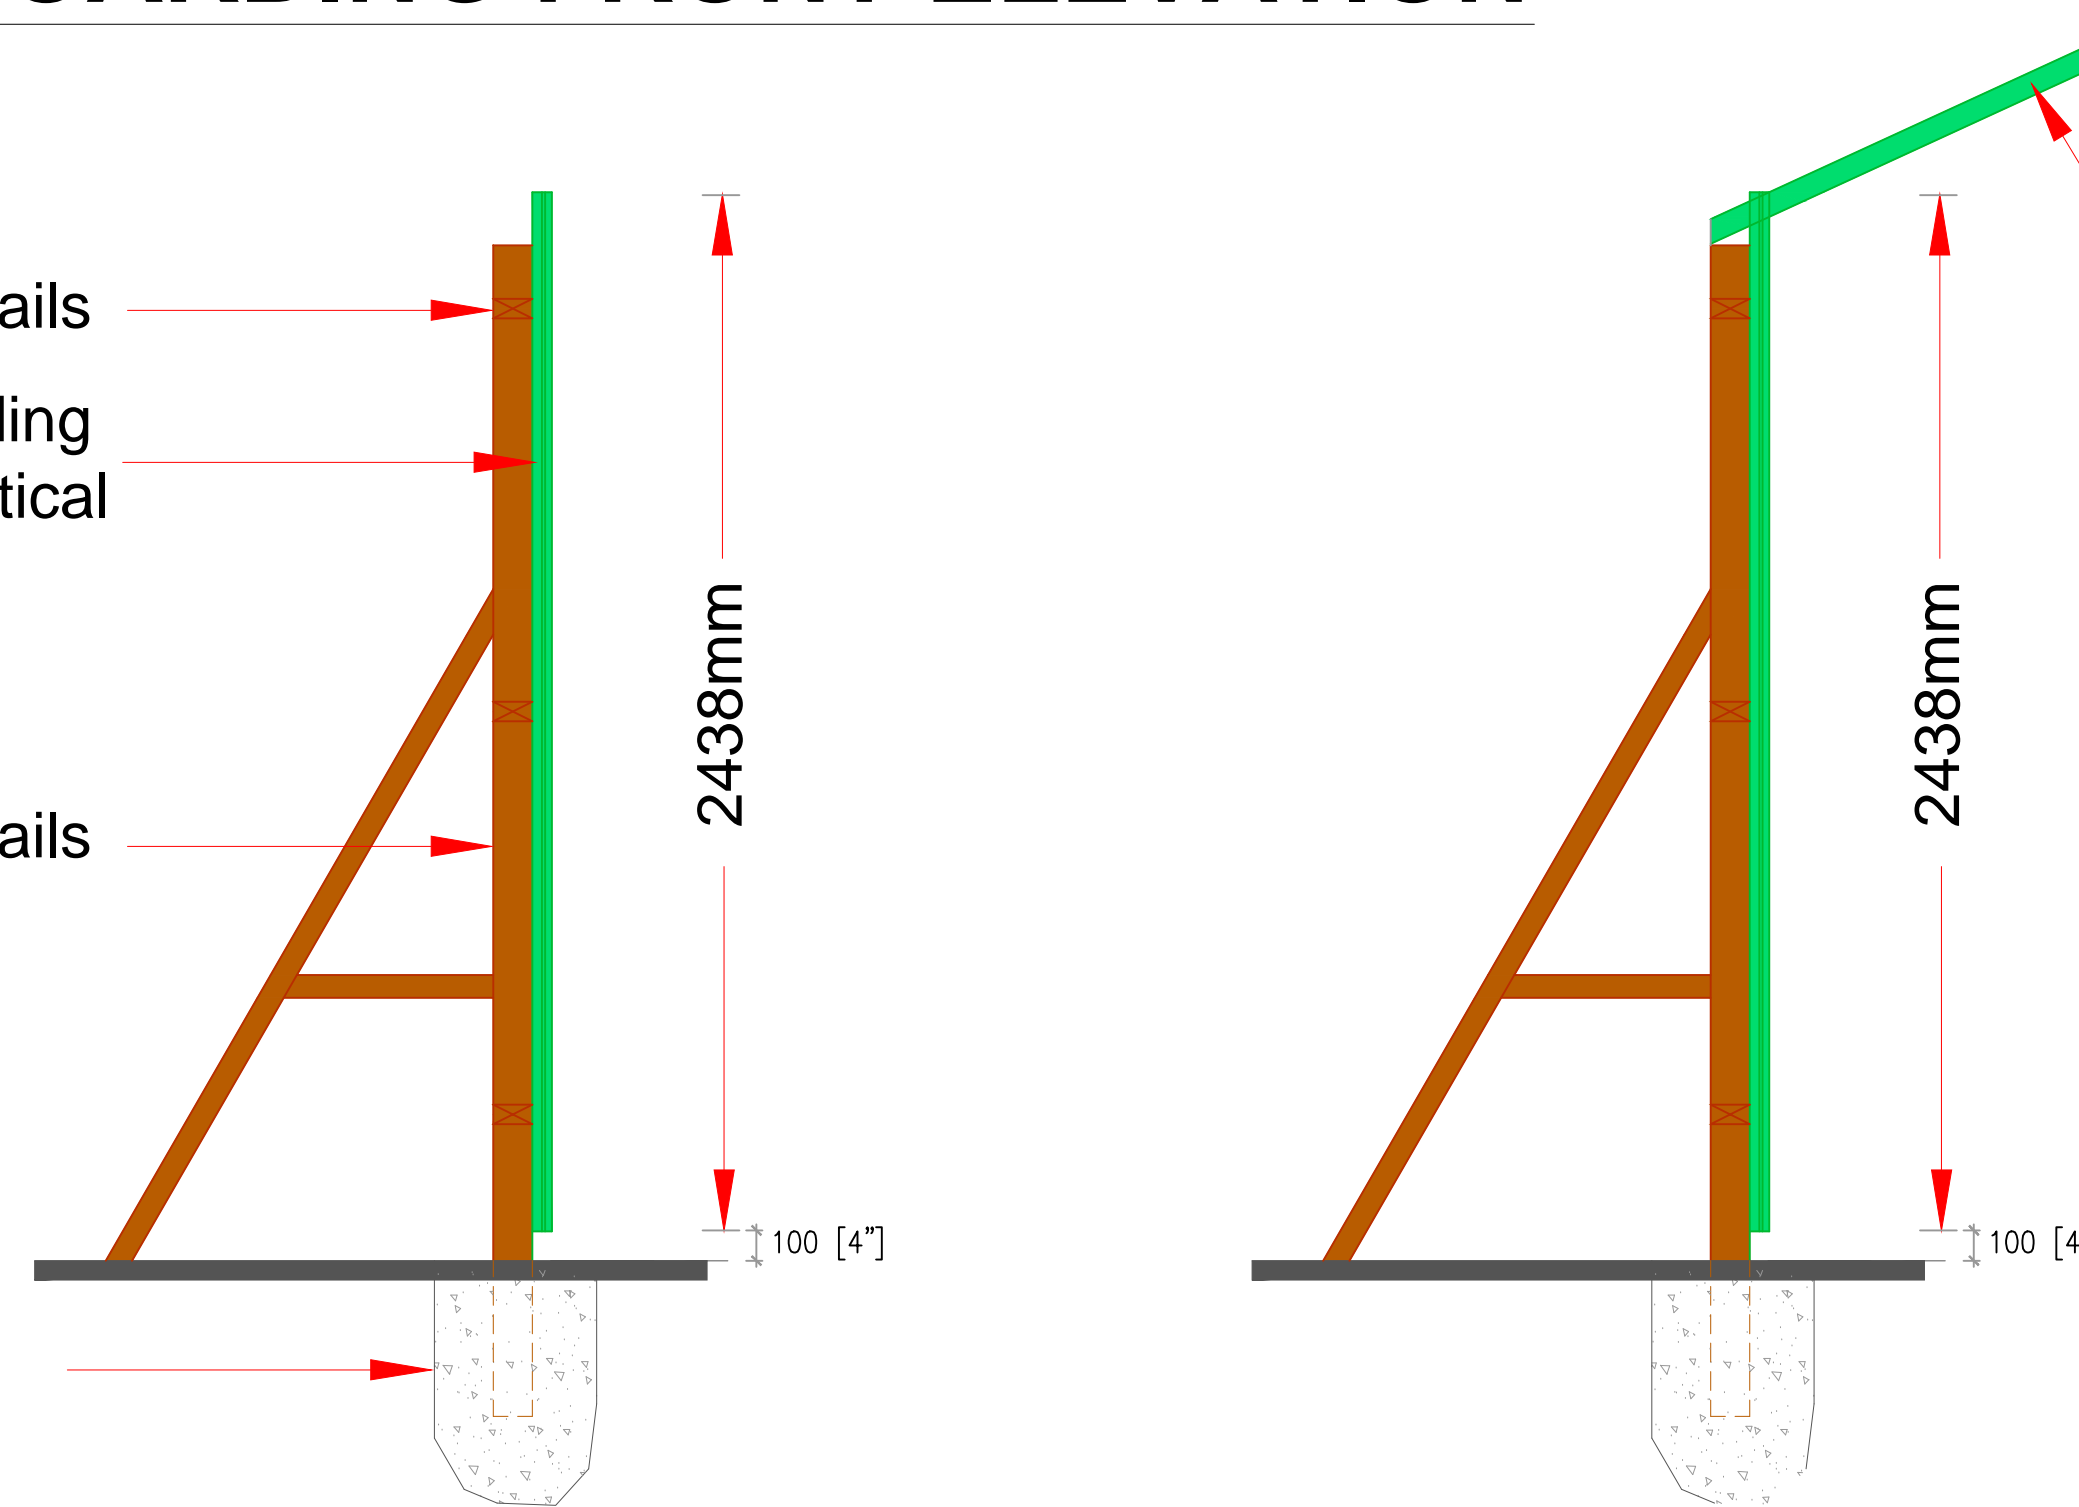

KUALA LANGAT INDAH HARMONI DAN BESTARI

HOARDING FRONT ELEVATION

Logo MPKL to detail

Bunga Cempaka Kuning to detail

100mm x 50mm frame to Engineer's Details
 2438mm (8 feet) height Metal deck cladding sheet hoarding (green grass colour). Vertical installation

100mm x 50mm frame to Engineer's Details

Hood installation for certain area

Footing structure's refer to Engineer's Details

HORDING SIDE ELEVATION

INFO :
 LOGO BUNGA CEMPAKA KUNING
 RUJUK DALAM LAMAN WEB MPKL :
 - MUAT TURUN BORANG - JABATAN KAWALAN BANGUNAN
 20. BUNGA CEMPAKA KUNING

KUALA LANGAT INDAH HARMONI DAN BESTARI

LOGO MPKL

Size : 950mm (H) x 640mm (W)
 Background : White
 Material : Sticker

PANEL KUALA LANGAT INDAH HARMONI DAN BESTARI

Panel height : 650mm
 Installation : at hoarding structure every 40' feet
 Text type : Arial
 text colour : Black

Text height : min. 450mm
 Background : White
 Material : Sticker

BUNGA CEMPAKA KUNING

Size : 950mm (H) x 800mm (W)
 Background : White
 Material : Sticker

TAJUK LUKISAN

HOARDING AND PANEL DETAILS

NO. LUKISAN