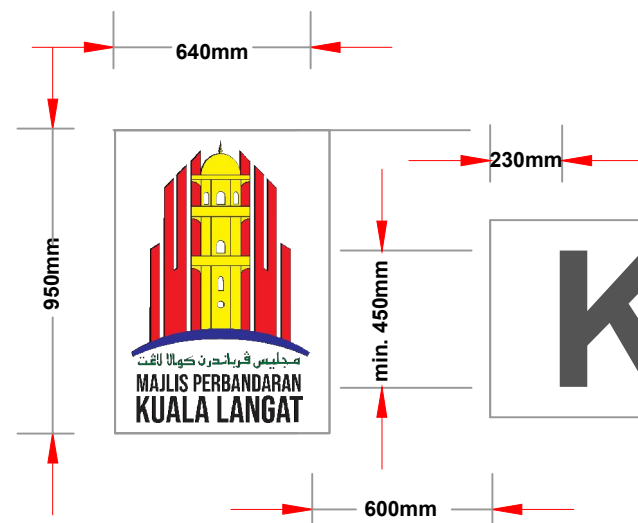

KUALA LANGAT INDAH HARMONI DAN BESTARI

HOARDING FRONT ELEVATION

Logo MPKL to detail

Bunga Cempaka Kuning to detail

100mm x 50mm frame to Engineer's Details
 2438mm (8 feet) height Metal deck cladding sheet hoarding (green grass colour). Vertical installation

100mm x 50mm frame to Engineer's Details

Hood installation for certain area

Footing structure's refer to Engineer's Details

HORDING SIDE ELEVATION

INFO :
 LOGO BUNGA CEMPAKA KUNING
 RUJUK DALAM LAMAN WEB MPKL :
 - MUAT TURUN BORANG - JABATAN KAWALAN BANGUNAN
 20. BUNGA CEMPAKA KUNING

KUALA LANGAT INDAH HARMONI DAN BESTARI

LOGO MPKL

Size : 950mm (H) x 640mm (W)
 Background : White
 Material : Sticker

PANEL KUALA LANGAT INDAH HARMONI DAN BESTARI

Panel height : 650mm
 Installation : at hoarding structure every 40' feet
 Text type : Arial
 text colour : Black

Text height : min. 450mm
 Background : White
 Material : Sticker

BUNGA CEMPAKA KUNING

Size : 950mm (H) x 800mm (W)
 Background : White
 Material : Sticker

TAJUK LUKISAN

HOARDING AND PANEL DETAILS

NO. LUKISAN