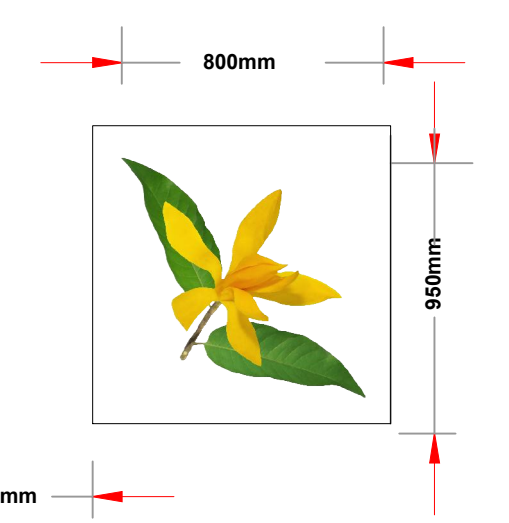

KUALA LANGAT INDAH HARMONI DAN BESTARI

HOARDING FRONT ELEVATION

Logo MPKL to detail

Bunga Cempaka Kuning to detail

100mm x 50mm frame to Engineer's Details
 2438mm (8 feet) height Metal deck cladding sheet hoarding (green grass colour). Vertical installation

100mm x 50mm frame to Engineer's Details

Hood installation for certain area

Footing structure's refer to Engineer's Details

HORDING SIDE ELEVATION

INFO :
 LOGO BUNGA CEMPAKA KUNING
 RUJUK DALAM LAMAN WEB MPKL :
 - MUAT TURUN BORANG - JABATAN KAWALAN BANGUNAN
 20. BUNGA CEMPAKA KUNING

KUALA LANGAT INDAH HARMONI DAN BESTARI

LOGO MPKL

Size : 950mm (H) x 640mm (W)
 Background : White
 Material : Sticker

PANEL KUALA LANGAT INDAH HARMONI DAN BESTARI

Panel height : 650mm
 Installation : at hoarding structure every 40' feet
 Text type : Arial
 text colour : Black

Text height : min. 450mm
 Background : White
 Material : Sticker

BUNGA CEMPAKA KUNING

Size : 950mm (H) x 800mm (W)
 Background : White
 Material : Sticker

TAJUK LUKISAN

HOARDING AND PANEL DETAILS

NO. LUKISAN